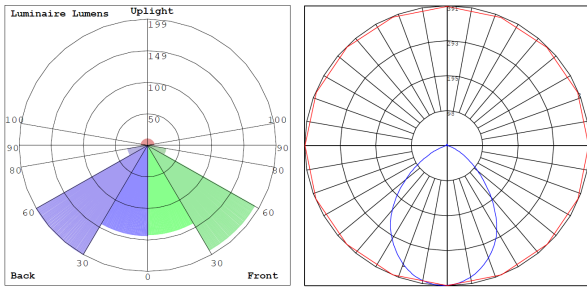

Photometrics: LRD-10W-WTM3-WH

BUG Rating: B1-U2-G0