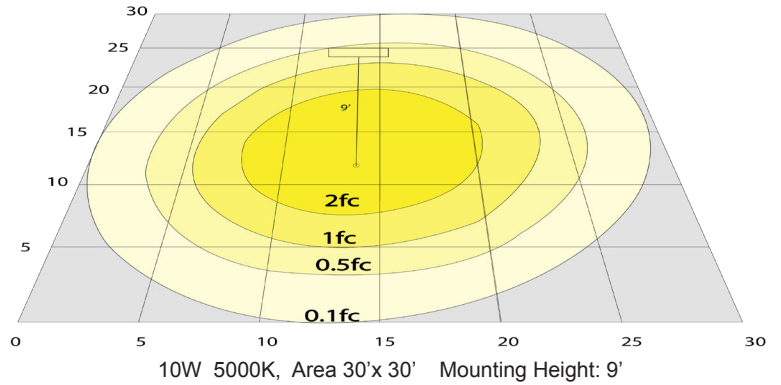

Photometrics: LRD-10W-WTM3-WH

BUG Rating: B1-U2-G0

Other Views:

Performance Table: LRD-10W-MCT5-WTM3-WH

MODEL NO.	Wattage	Voltage	Lumens	Color Temp.	BUG Rating	LPW
LRD-10W-MCT5-WTM3-WH	10W	120V	700LM	2700K	B1-U2-G0	70
				3000K		
				3500K		
				4000K		
				5000K		

Accessory:

Blank = No Option For Accessories
LRD-FGL = LRD SERIES FROSTED GUASS LENS

Accessory:

Sample Ordering

Model	Wattage	Color Temp.	Size	Housing				
LRD	-	10W	-	MCT5	-	WTM3	-	WH