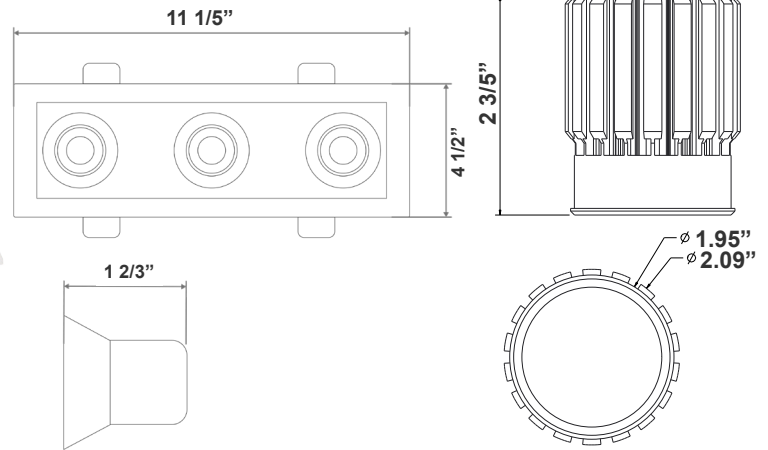

Project Name: \_\_\_\_\_

Note: \_\_\_\_\_ Type: \_\_\_\_\_

4 1/2"(H) X 11 1/5"(W) X 1 2/3"(D)

Box Dimensions:

5-1/4" x 1-5/8" x 1-1/8"

Junction Area Dimensions:

2-1/16" x 1-5/8" x 1-1/8"

Ideal for New as well as old residential and commercial constructions.